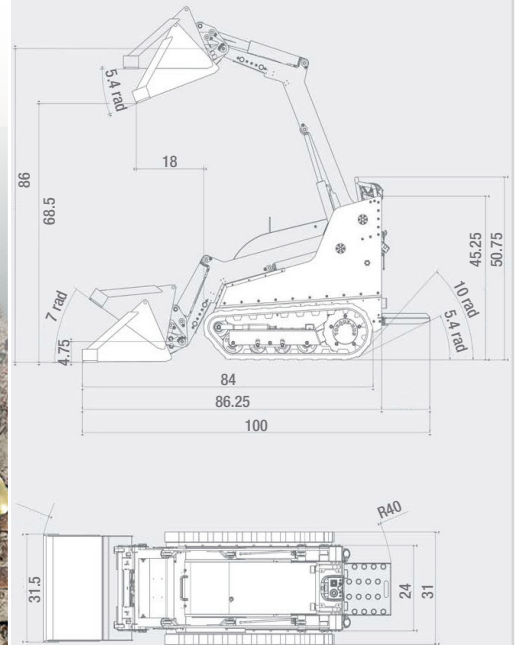

**ZERO
environmental
impact!**

Note: Measurements are in inches and are approximate, please refer to manufacturer specifications for exact measurements, as they may change.

Ask about the wide range of available attachments.

MiniZ

Compact and precisely manufactured using the highest technology by Kovaco Electric.

- 3-8 hour runtime
- Fully charges in 5-6 hours
- 882 lb operating capacity
- 3,306 lb operating weight
- 31.5 inch overall width
- 81.5 inch lift height
- Max travel 3.1 mph
- Fold-down operator platform
- Remote control
ISO joystick control
- Universal skid-steer quick-hitch

**ZERO
environmental
impact!**

Note: Measurements are in inches and are approximate, please refer to manufacturer specifications for exact measurements, as they may change.

**Ask about the wide range
of available attachments.**