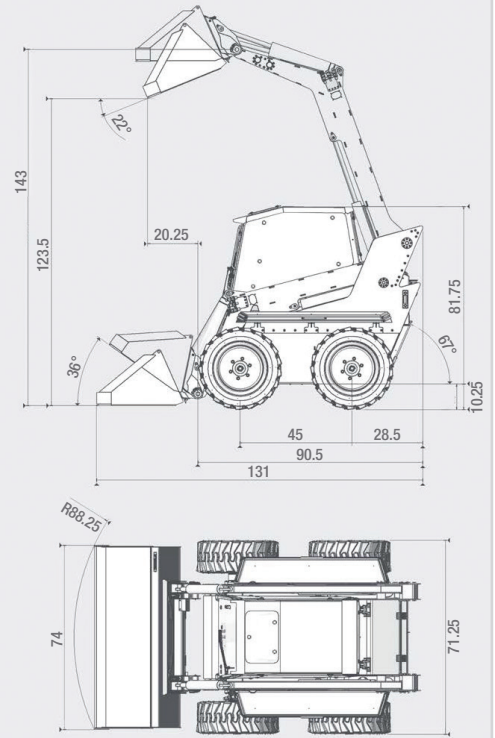

Introducing the Kovaco Electric Elise 900 and MiniZ.

Worlds first and only purpose built battery powered skid-steers

Elise 900

Built by Kovaco Electric, the Elise 900 is the world's first electric skid steer loader.

- 2 battery options
2-8 hour runtime
- Fully charges in 5.3 hours
- 1,984 lb / 3,968 lb operating capacity
- 7,275 lb / 9,259 lb operating weight
- Max travel 7.5 mph
- 143 inch dump height
- Remote control w/joystick or App based remote
- Universal skid-steer quick-hitch

**ZERO
environmental
impact!**

Note: Measurements are in inches and are approximate, please refer to manufacturer specifications for exact measurements, as they may change.

Ask about the wide range of available attachments.

**ZERO
environmental
impact!**

Note: Measurements are in inches and are approximate, please refer to manufacturer specifications for exact measurements, as they may change.

**Ask about the wide range
of available attachments.**