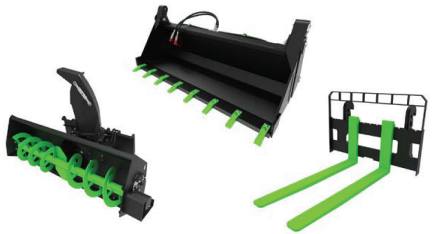

Introducing the Kovaco Electric Elise 900 and MiniZ.

Worlds first and only purpose built battery powered skid-steers

Elise 900

Built by Kovaco Electric, the Elise 900 is the world's first electric skid steer loader.

- 2 battery options
2-8 hour runtime
- Fully charges in 5.3 hours
- 1,984 lb / 3,968 lb operating capacity
- 7,275 lb / 9,259 lb operating weight
- Max travel 7.5 mph
- 143 inch dump height
- Remote control w/joystick or App based remote
- Universal skid-steer quick-hitch

Maintenance

Logistics

Construction

Forestry

Agriculture

Kovaco Electronic skid-steers — *Perfect for interior work requiring no emissions and low noise, eco-agriculture, food processing, pharmaceutical manufacturing, mining and more.*

MiniZ

Compact and precisely manufactured using the highest technology by Kovaco Electric.

- 3-8 hour runtime
- Fully charges in 5-6 hours
- 882 lb operating capacity
- 3,306 lb operating weight
- 31.5 inch overall width
- 81.5 inch lift height
- Max travel 3.1 mph
- Fold-down operator platform
- Remote control
ISO joystick control
- Universal skid-steer quick-hitch